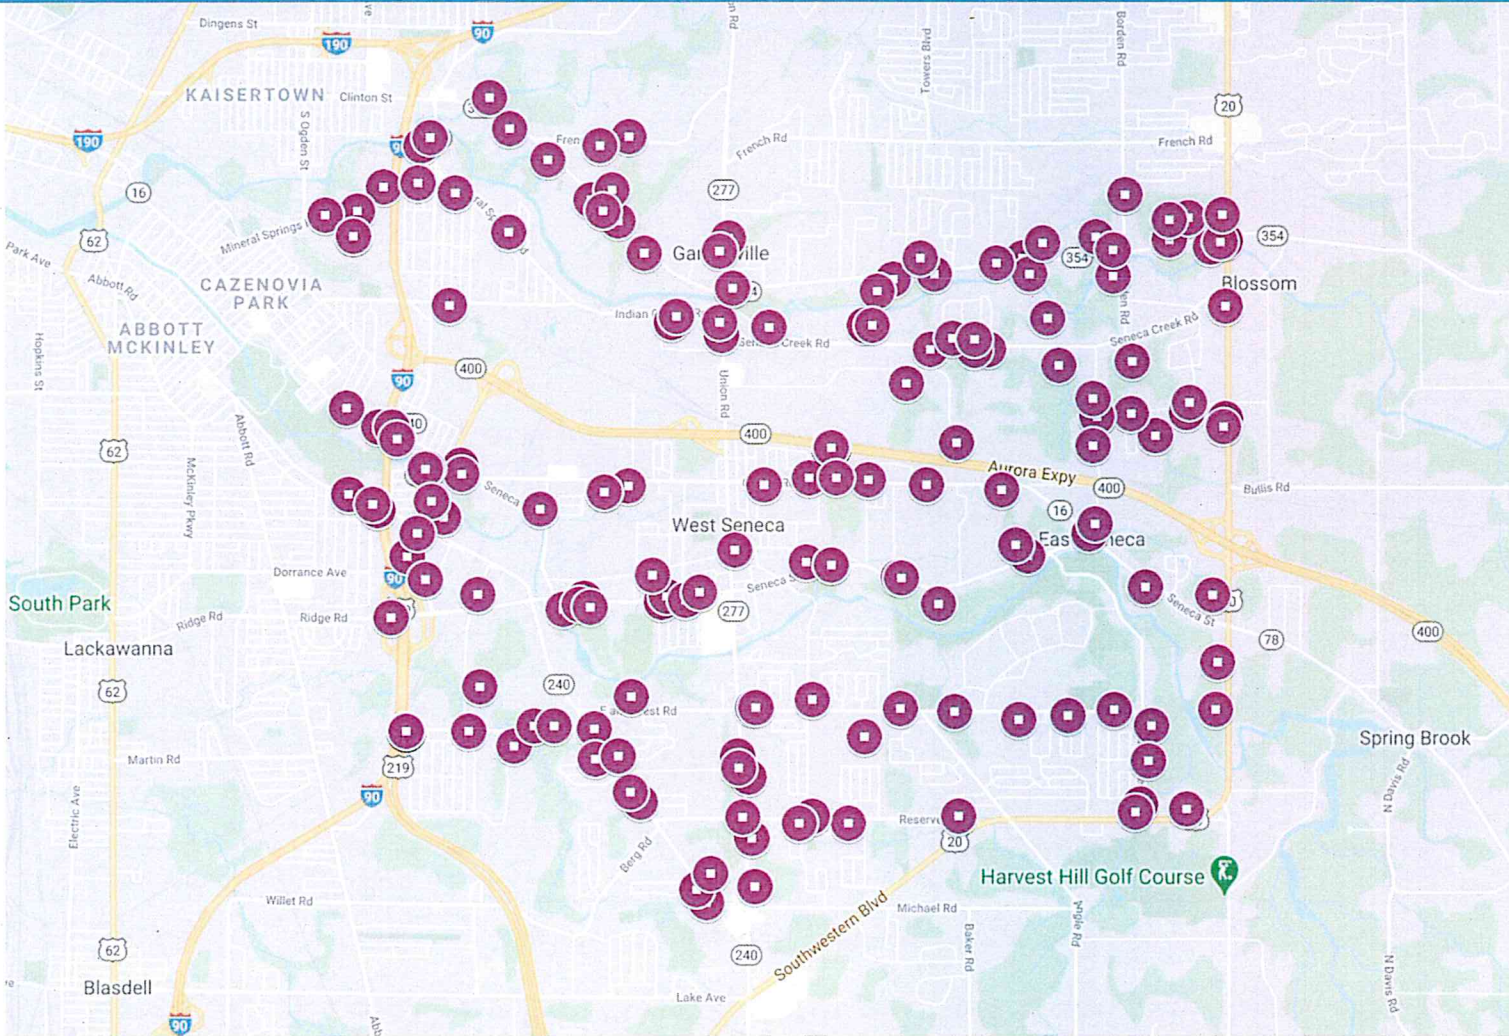

Police Calls for Deer

2015-2020

2015	184
2016	181
2017	163
2018	171
2019	194
2020	145
TOTAL	1,038

Calls for Police Assistance Involving Deer – 2015

Calls for Police Assistance Involving Deer – 2016

Calls for Police Assistance Involving Deer – 2017

Calls for Police Assistance Involving Deer – 2018

Calls for Police Assistance Involving Deer – 2019

Calls for Police Assistance Involving Deer – 2020

Calls for Police Assistance Involving Deer – 2015-2020