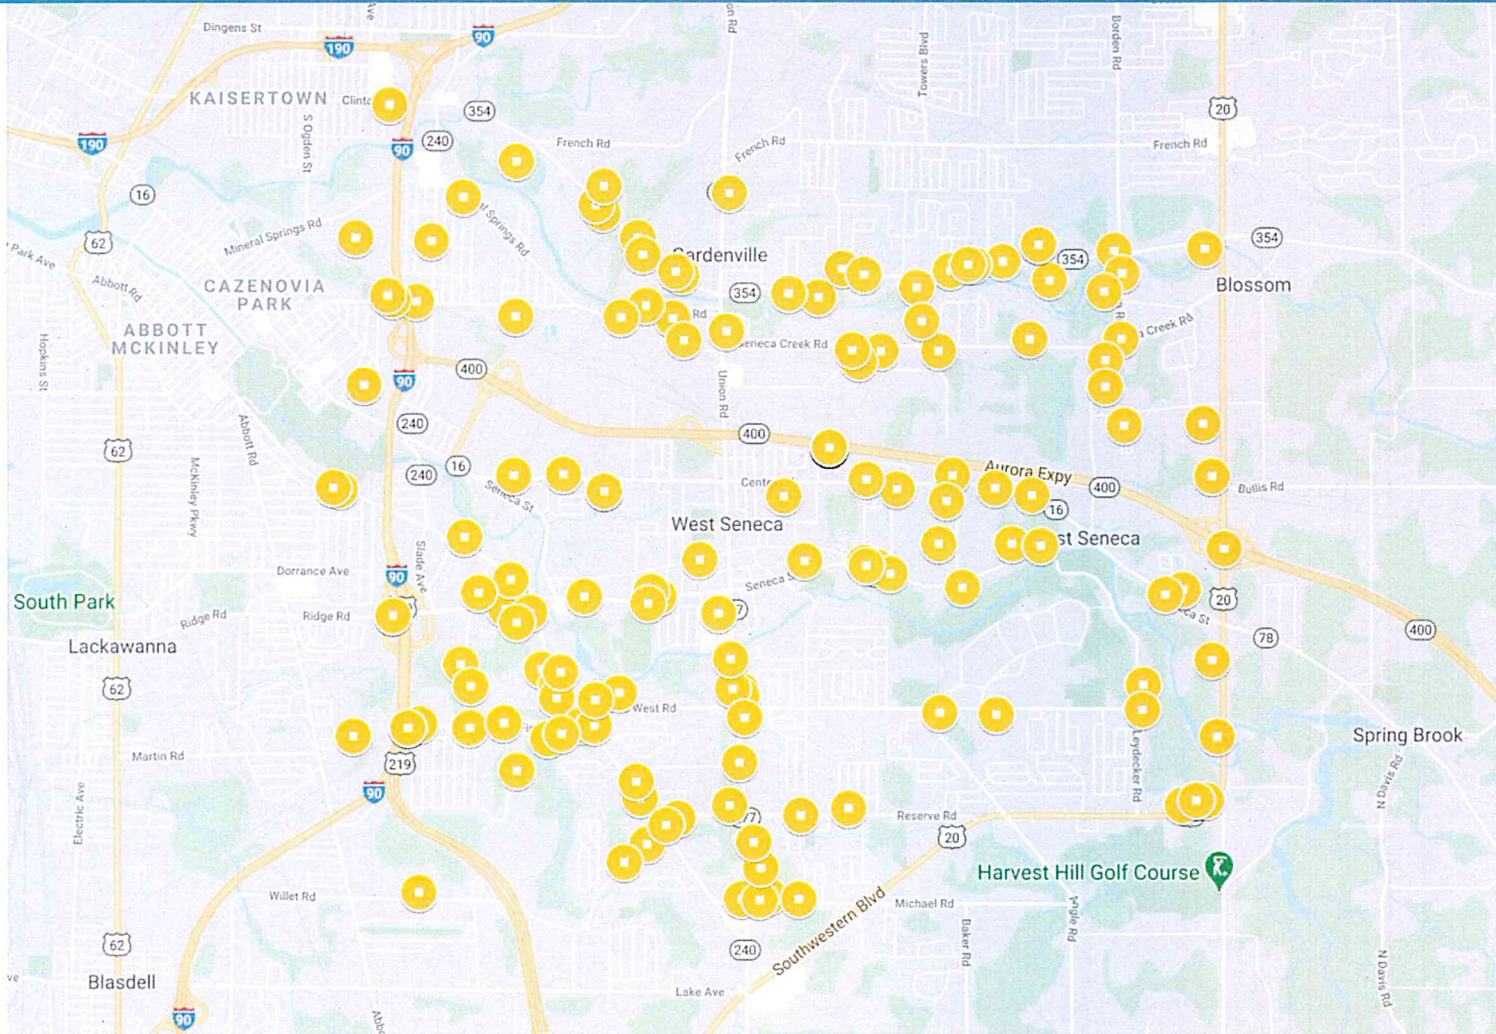

Police Calls for Deer

2015-2020

2015	184
2016	181
2017	163
2018	171
2019	194
2020	145
TOTAL	1,038

Calls for Police Assistance Involving Deer – 2015

Calls for Police Assistance Involving Deer – 2016

Calls for Police Assistance Involving Deer – 2017

Calls for Police Assistance Involving Deer – 2018

Calls for Police Assistance Involving Deer – 2019

Calls for Police Assistance Involving Deer – 2020

Calls for Police Assistance Involving Deer – 2015-2020