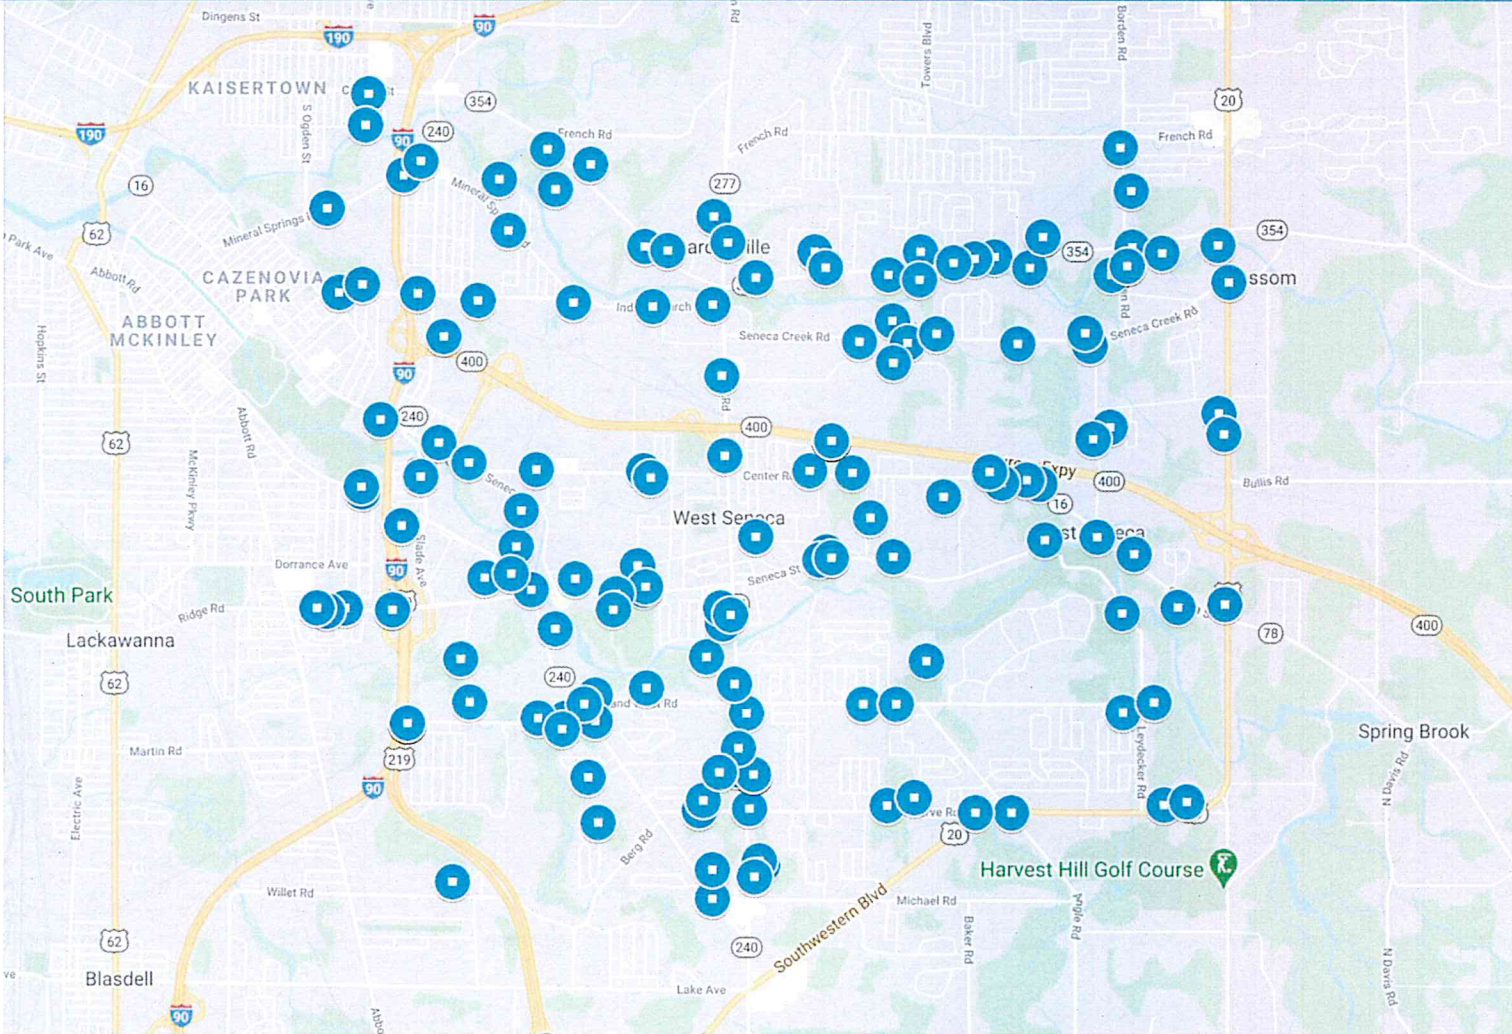

Police Calls for Deer

2015-2020

2015	184
2016	181
2017	163
2018	171
2019	194
2020	145
TOTAL	1,038

Calls for Police Assistance Involving Deer – 2015

Calls for Police Assistance Involving Deer – 2016

Calls for Police Assistance Involving Deer – 2017

Calls for Police Assistance Involving Deer – 2018

Calls for Police Assistance Involving Deer – 2019

Calls for Police Assistance Involving Deer – 2020

Calls for Police Assistance Involving Deer – 2015-2020