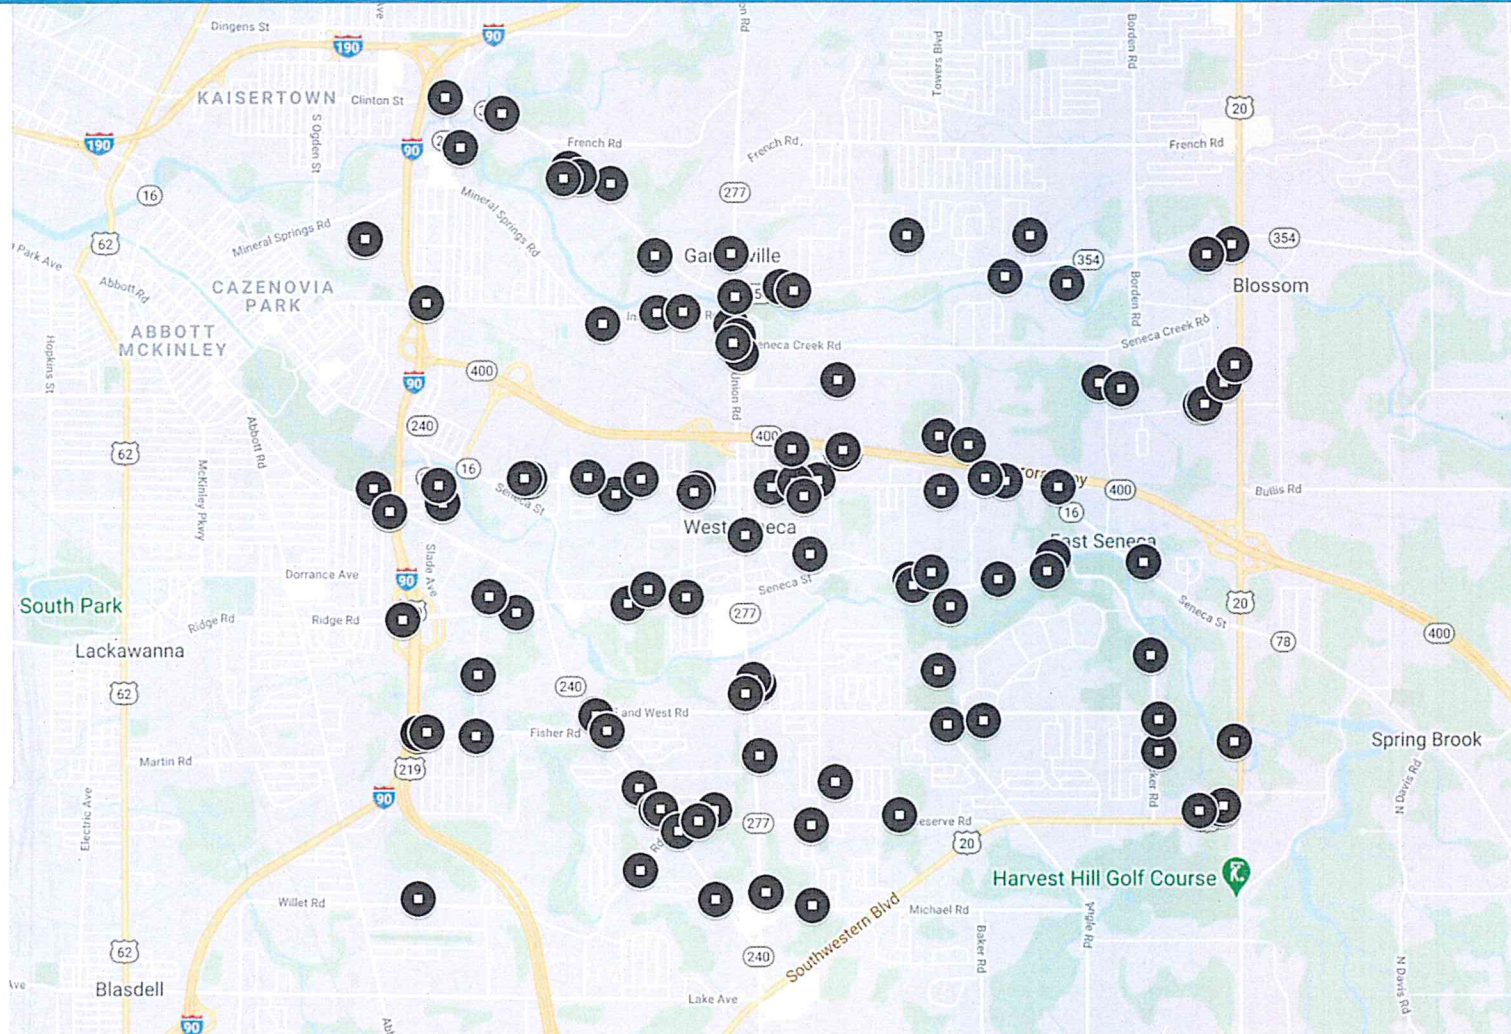

Police Calls for Deer

2015-2020

2015	184
2016	181
2017	163
2018	171
2019	194
2020	145
TOTAL	1,038

Calls for Police Assistance Involving Deer – 2015

Calls for Police Assistance Involving Deer – 2016

Calls for Police Assistance Involving Deer – 2017

Calls for Police Assistance Involving Deer – 2018

Calls for Police Assistance Involving Deer – 2019

Calls for Police Assistance Involving Deer – 2020

Calls for Police Assistance Involving Deer – 2015-2020