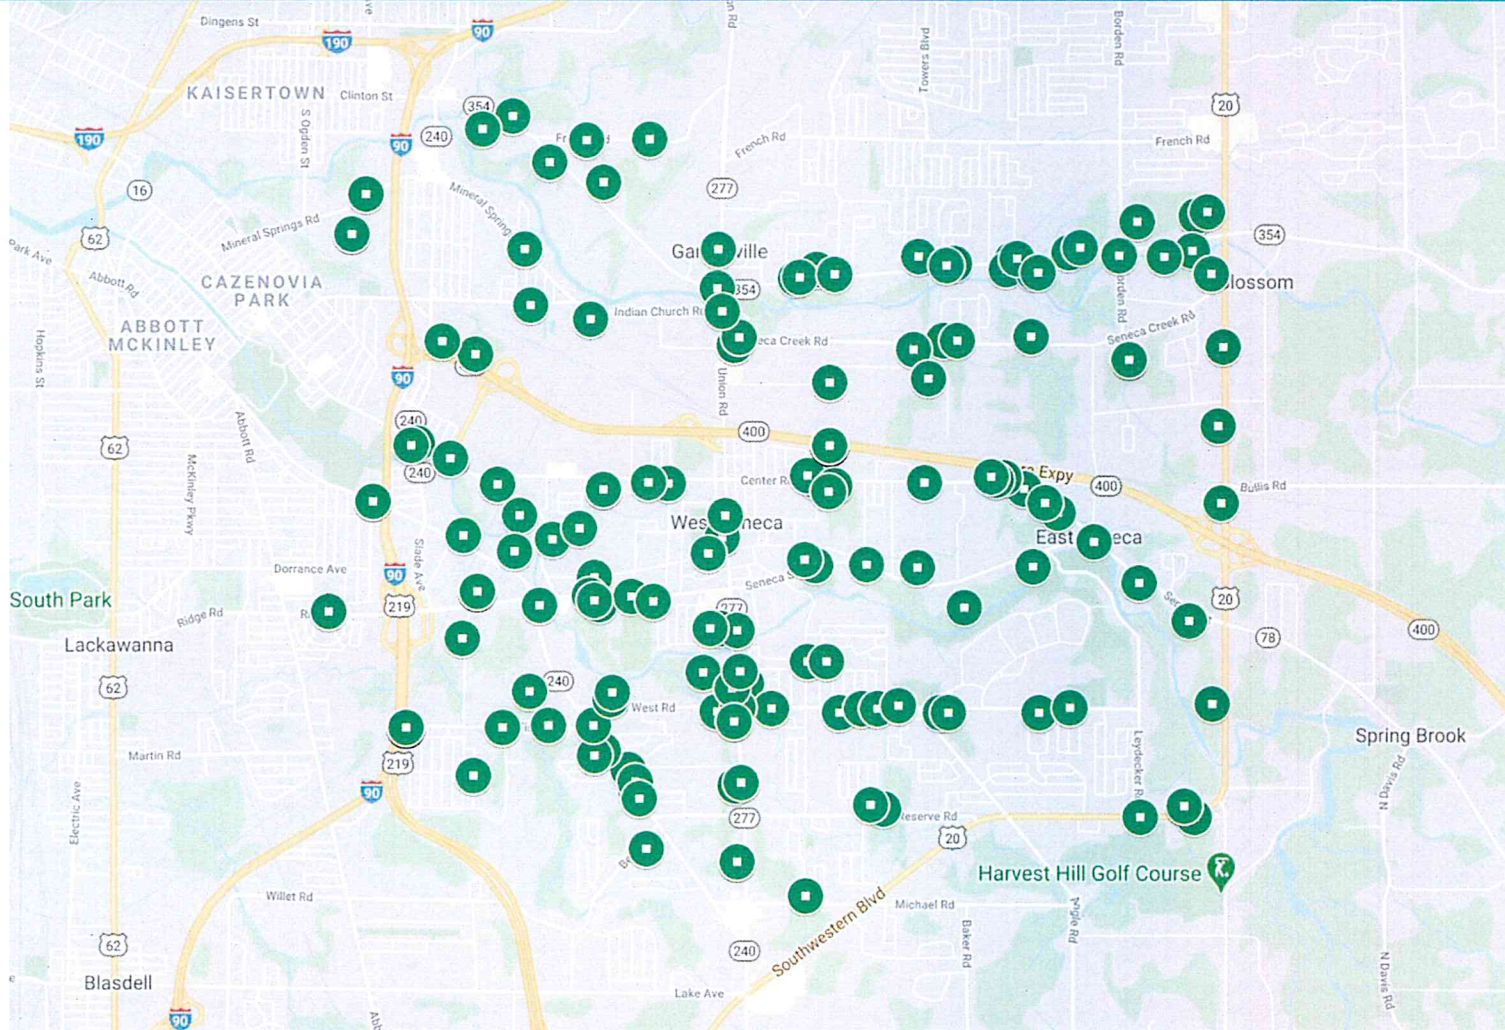

Police Calls for Deer

2015-2020

2015	184
2016	181
2017	163
2018	171
2019	194
2020	145
TOTAL	1,038

Calls for Police Assistance Involving Deer – 2015

Calls for Police Assistance Involving Deer – 2016

Calls for Police Assistance Involving Deer – 2017

Calls for Police Assistance Involving Deer – 2018

Calls for Police Assistance Involving Deer – 2019

Calls for Police Assistance Involving Deer – 2020

Calls for Police Assistance Involving Deer – 2015-2020