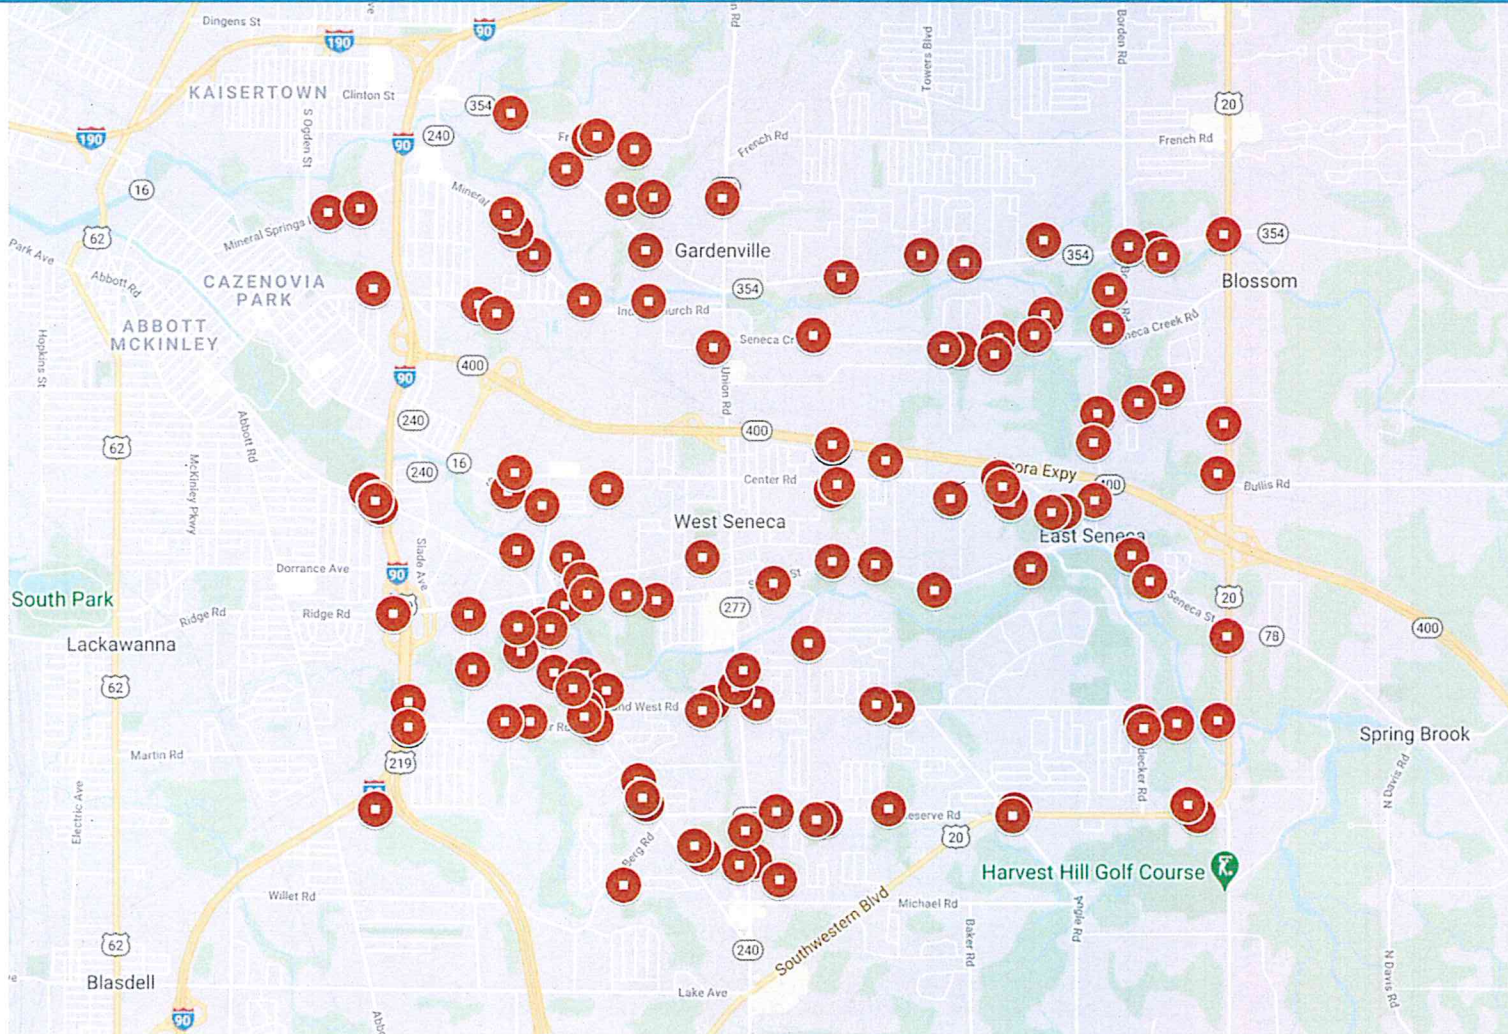

Police Calls for Deer

2015-2020

2015	184
2016	181
2017	163
2018	171
2019	194
2020	145
TOTAL	1,038

Calls for Police Assistance Involving Deer – 2015

Calls for Police Assistance Involving Deer – 2016

Calls for Police Assistance Involving Deer – 2017

Calls for Police Assistance Involving Deer – 2018

Calls for Police Assistance Involving Deer – 2019

Calls for Police Assistance Involving Deer – 2020

Calls for Police Assistance Involving Deer – 2015-2020