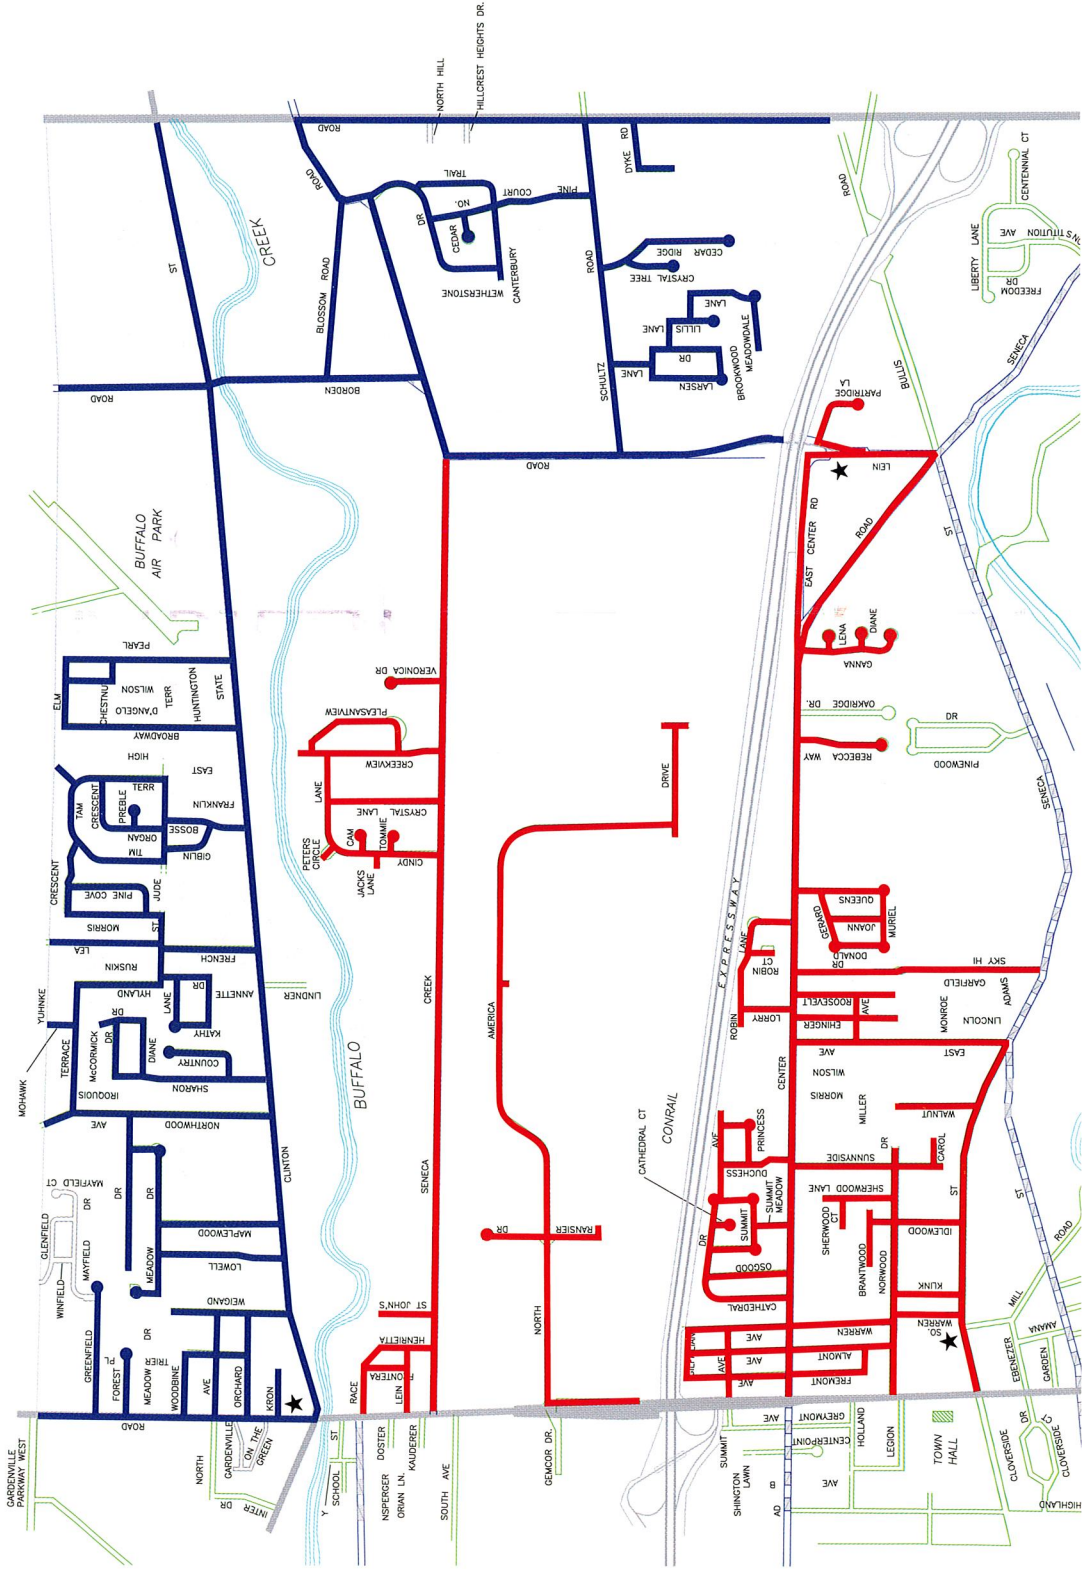

# Wednesday Every Other Week Recycling Collection

**A Week**

**B Week**

If you live on a red coded street  
you are an **A Week** recycler. If  
you live on a blue coded street  
you are a **B Week** recycler.

# Thursday Every Other Week Recycling Collection

**A Week**

If you live on a red coded street  
you are an **A Week** recycler. If  
you live on a blue coded street  
you are a **B Week** recycler.

Please use the color coded  
calendar found in this newsletter  
to determine your recycling  
collection week.

*Please Note  
That Trash Will  
Continue to be  
Picked Up  
Every Week*

# Friday Every Other Week Recycling Collection

**A Week**

**B Week**

If you live on a red coded street you are an **A Week** recycler. If you live on a blue coded street you are a **B Week** recycler.

Please use the color coded calendar found in this newsletter to determine your recycling collection week.