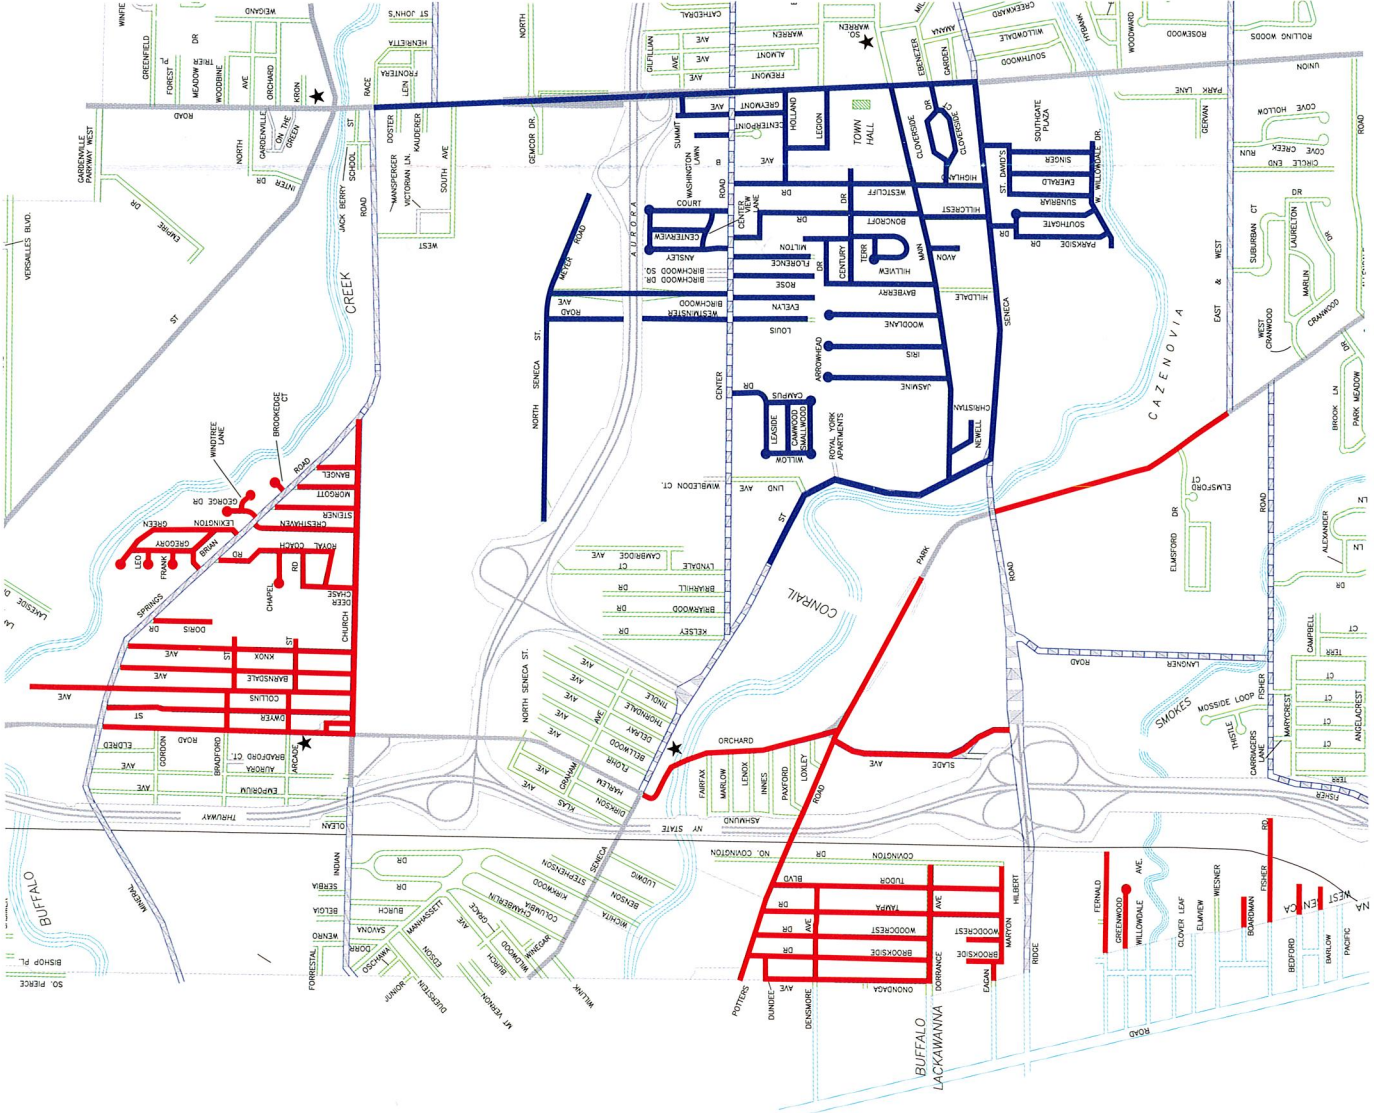

Please Note That Trash Will Continue  
to be Picked Up Every Week

# Tuesday Every Other Week Recycling Collection

**A Week**

**B Week**

If you live on a red coded street you are an **A Week** recycler. If you live on a blue coded street you are a **B Week** recycler.

Please use the color coded calendar found in this newsletter to determine your recycling collection week.

# Wednesday Every Other Week Recycling Collection

**A Week**

**B Week**

If you live on a red coded street  
you are an **A Week** recycler. If  
you live on a blue coded street  
you are a **B Week** recycler.