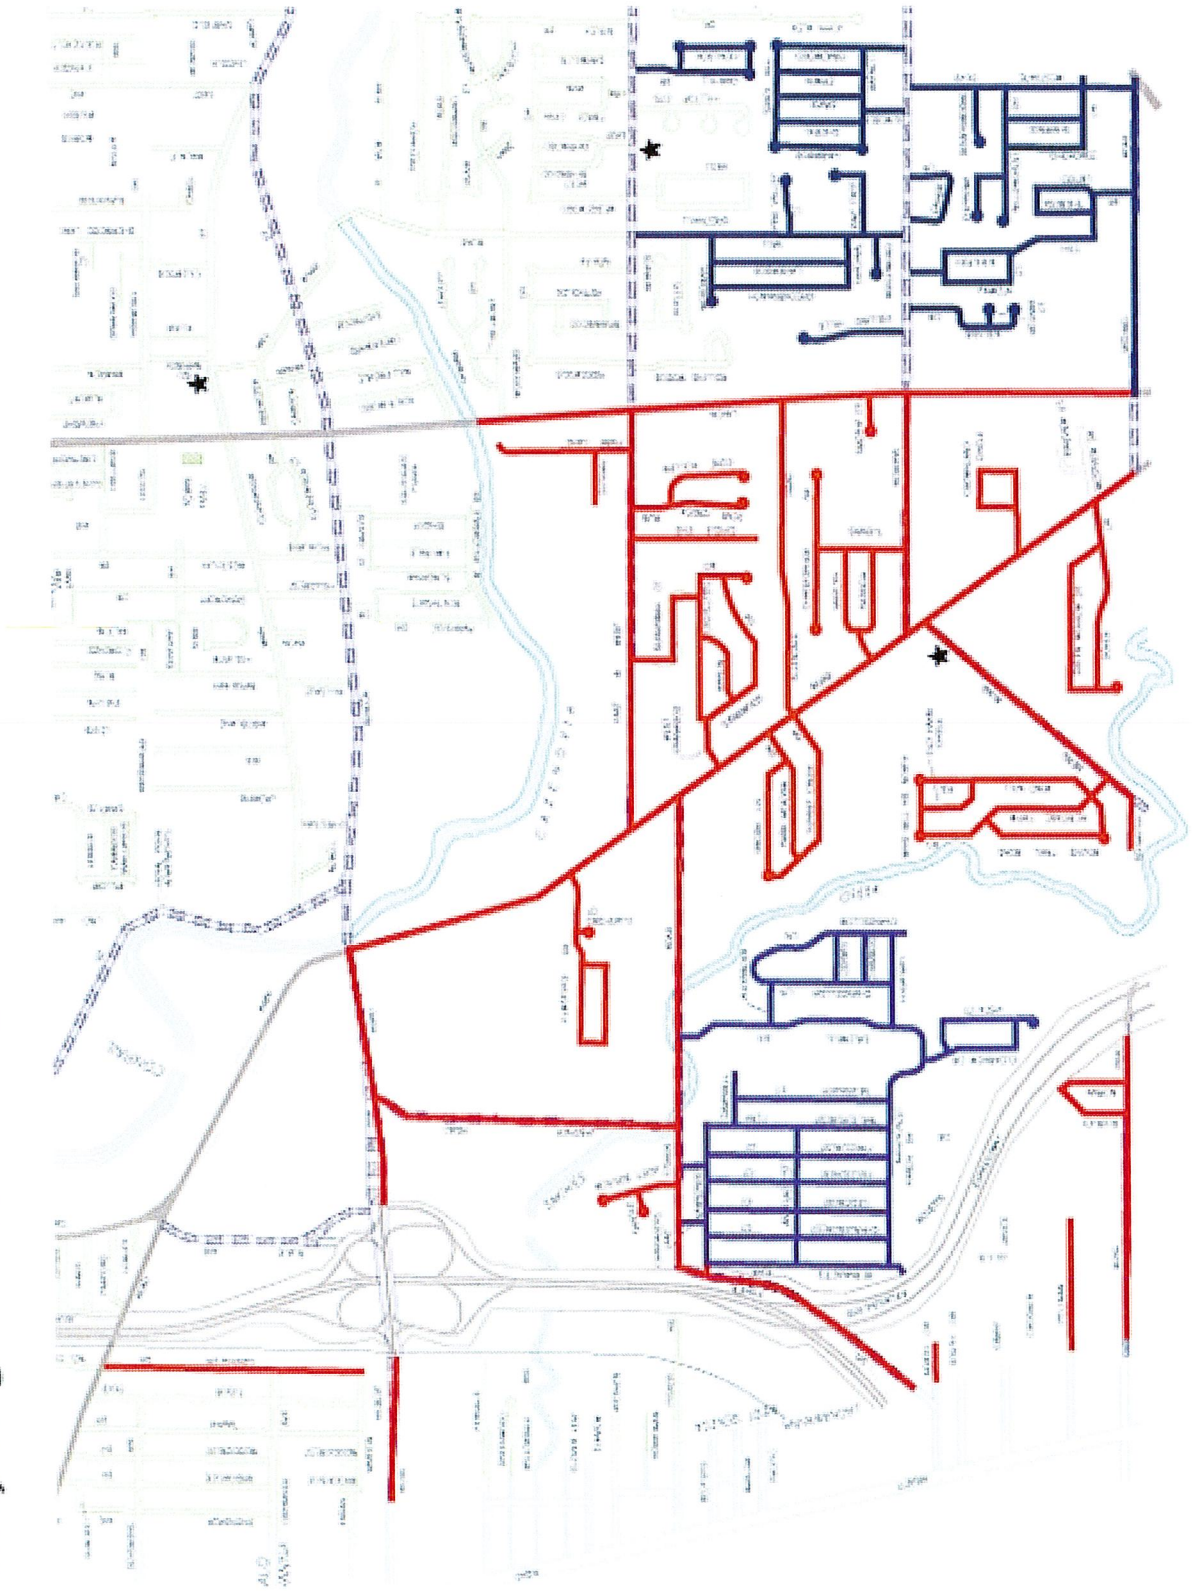

# Wednesday Every Other Week Recycling Collection

**A Week**

**B Week**

If you live on a red coded street  
you are an **A Week** recycler. If  
you live on a blue coded street  
you are a **B Week** recycler.

# Thursday Every Other Week Recycling Collection

**A Week**

If you live on a red coded street  
you are an **A Week** recycler. If  
you live on a blue coded street  
you are a **B Week** recycler.

Please use the color coded  
calendar found in this newsletter  
to determine your recycling  
collection week.