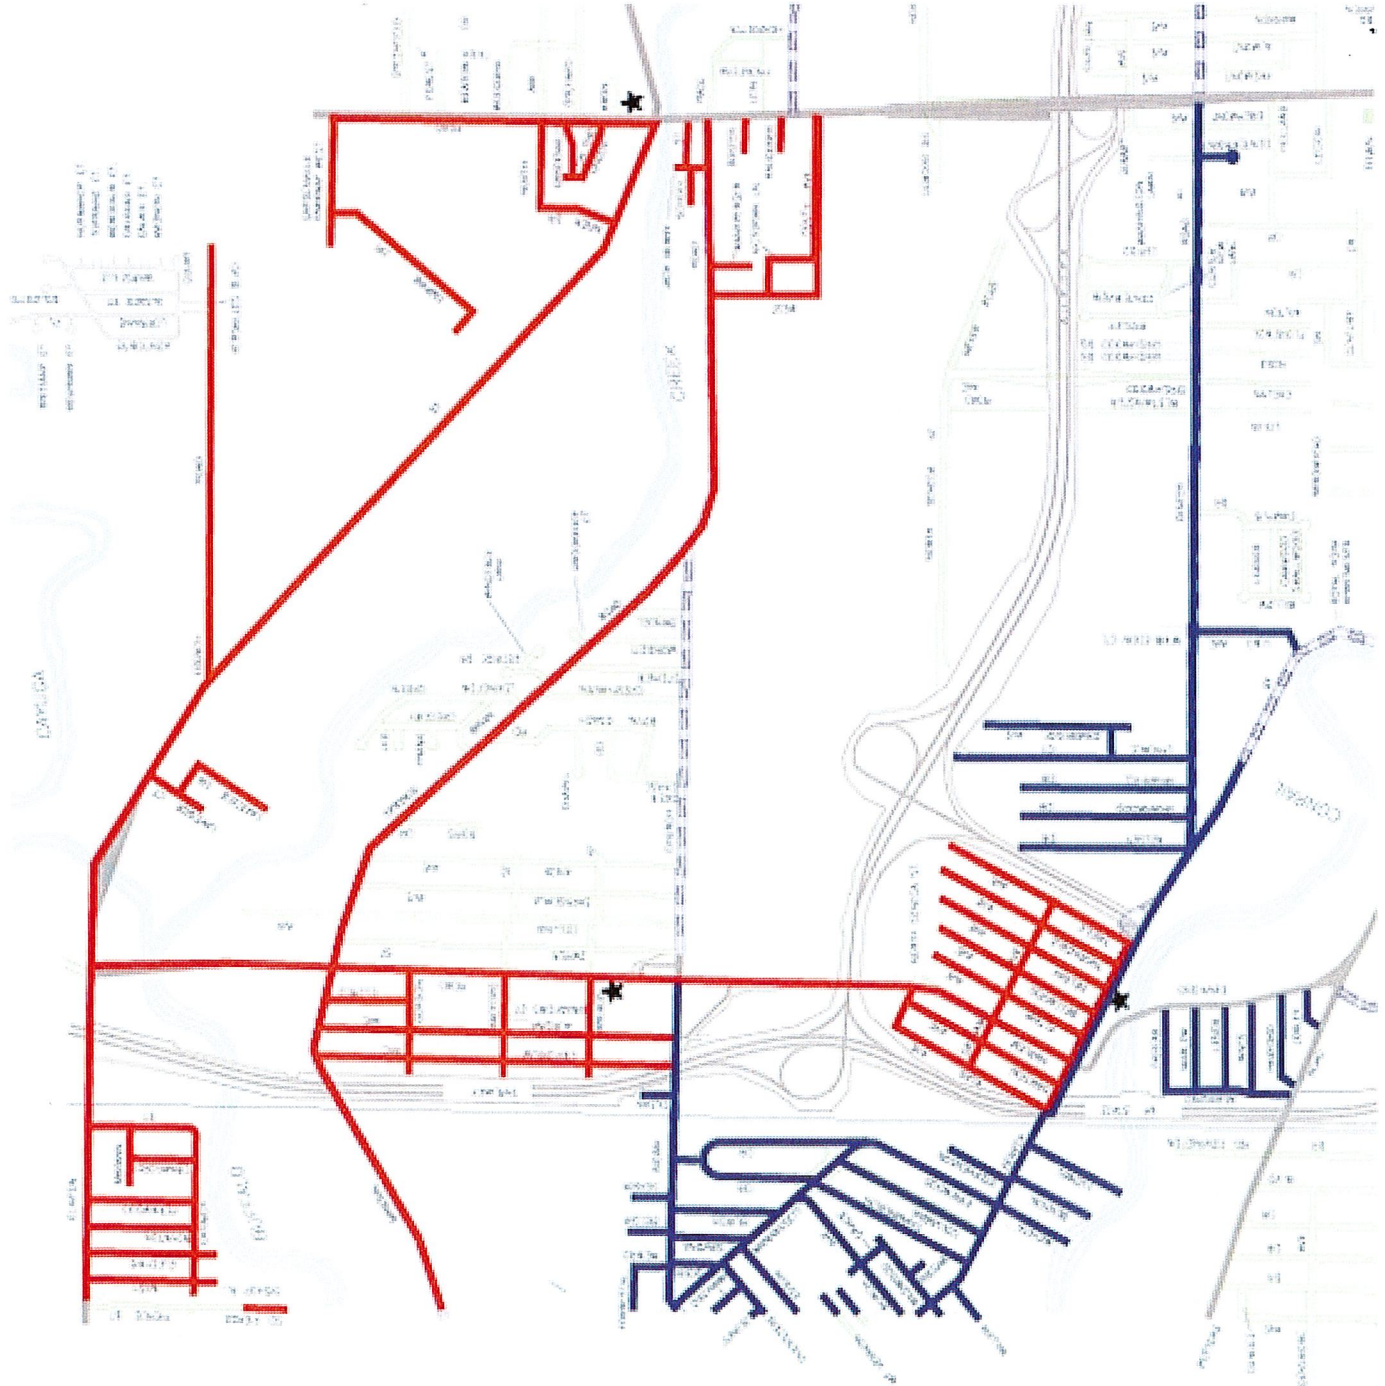

# Monday Every Other Week Recycling Collection

 A Week

 B Week

If you live on a red coded street  
you are an **A Week** recycler. If  
you live on a blue coded street  
you are a **B Week** recycler.

Please use the color coded  
calendar found in this newsletter  
to determine your recycling  
collection week.

# Tuesday Every Other Week Recycling Collection

**A Week**

**B Week**

If you live on a red coded street you are an **A Week** recycler. If you live on a blue coded street you are a **B Week** recycler.

Please use the color coded calendar found in this newsletter to determine your recycling collection week.

# Wednesday Every Other Week Recycling Collection

**A Week**

**B Week**

If you live on a red coded street  
you are an **A Week** recycler. If  
you live on a blue coded street  
you are a **B Week** recycler.

# Friday Every Other Week Recycling Collection

**A Week**

**B Week**

If you live on a red coded street you are an **A Week** recycler. If you live on a blue coded street you are a **B Week** recycler.

Please use the color coded calendar found in this newsletter to determine your recycling collection week.