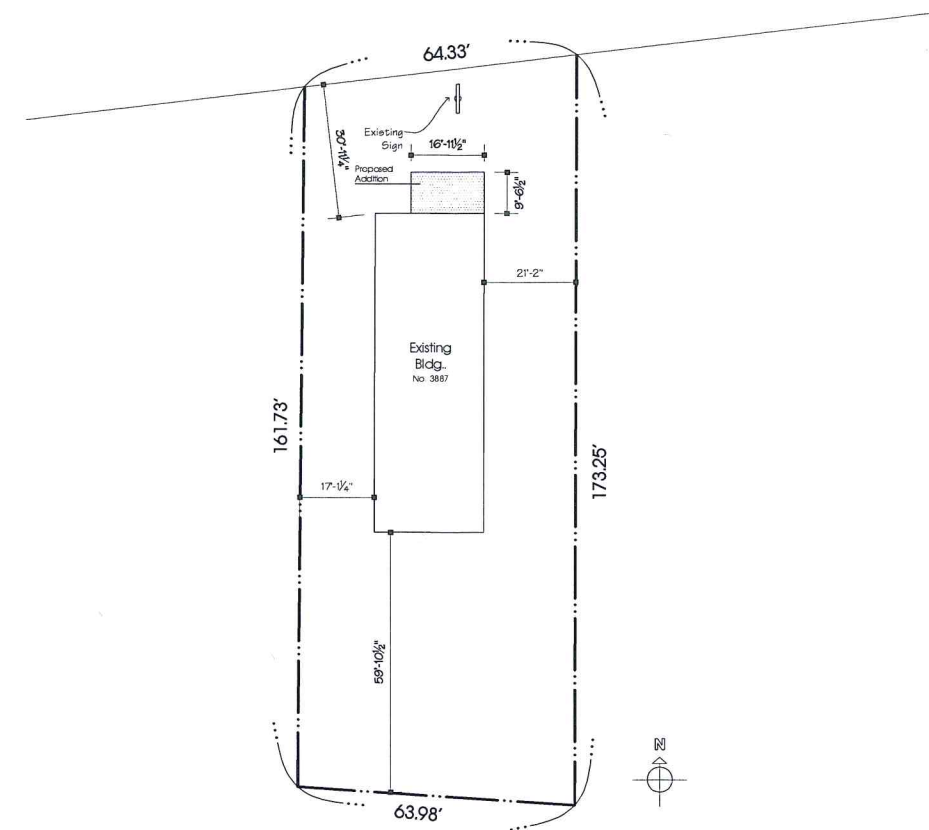

Aerial Photo

N.T.S.

Existing Photos

N.T.S.

Seneca (66.0' WIDE) Street

Site Plan

1/50

Concept Rendering

N.T.S.

Floor Plan

1/4" = 1'-0"

Proposed Addition For:
West Seneca Smiles
 3887 Seneca Street West Seneca, NY