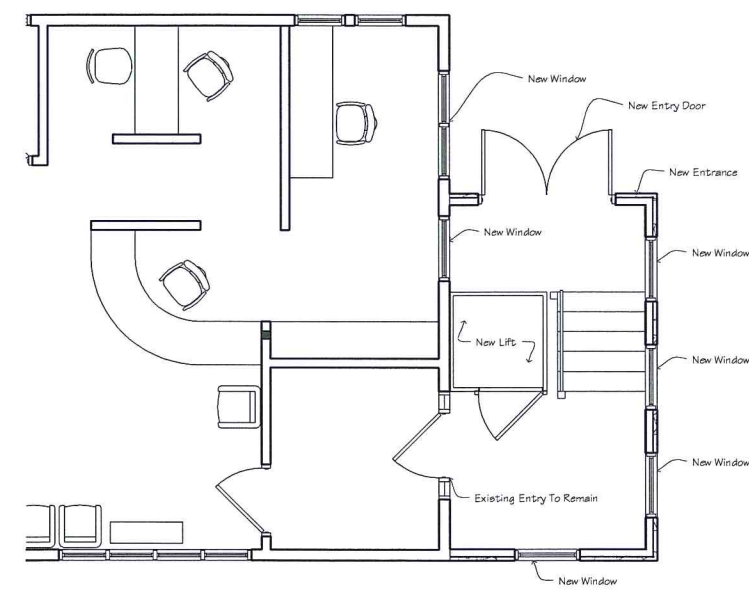

Aerial Photo

N.T.S.

Existing Photos

N.T.S.

Seneca (66.0' WIDE) Street

Site Plan

1/50

Concept Rendering

N.T.S.

Floor Plan

1/4" = 1'-0"

Proposed Addition For:
West Seneca Smiles
 3887 Seneca Street West Seneca, NY